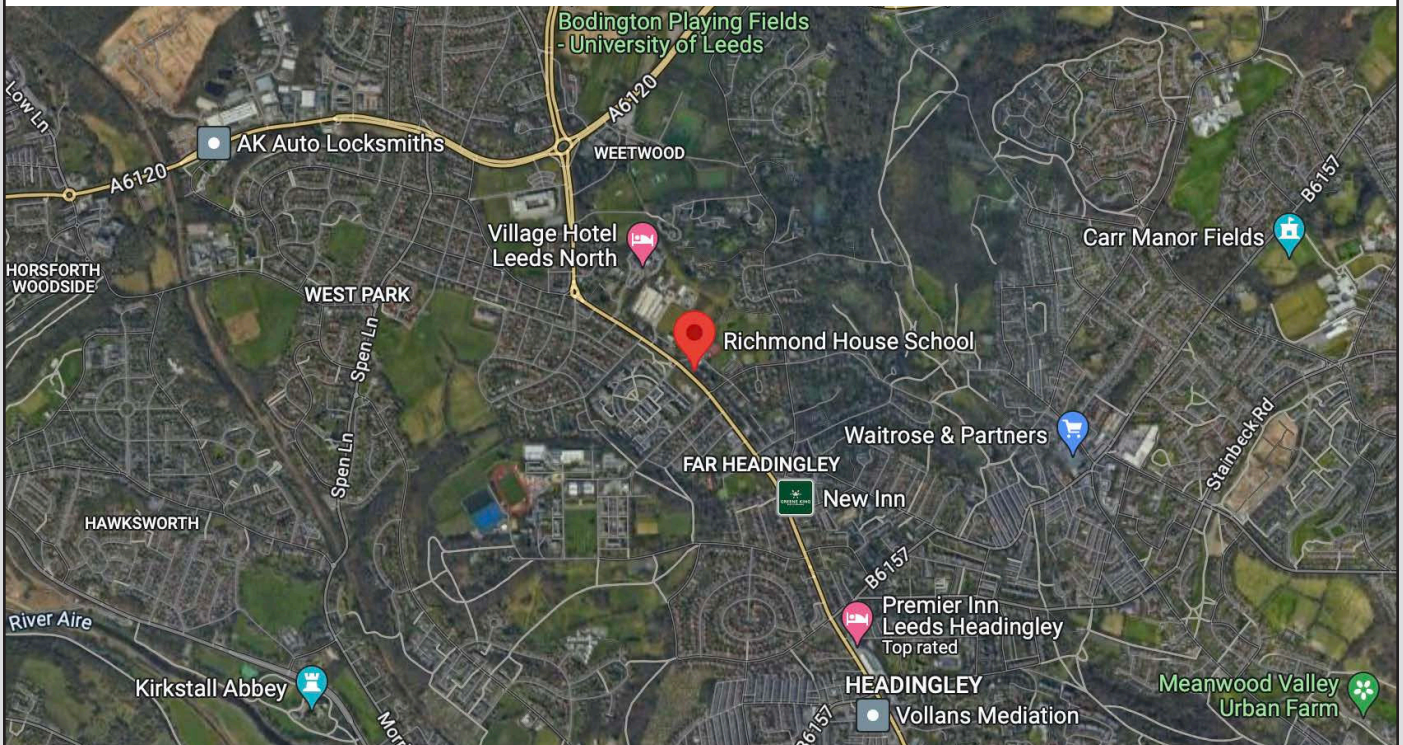

Location

Richmond House School, located on Otley Road in Far Headingley, North Leeds. Our carpark is situated on Glen Road.

Address: Richmond House School, 170 Otley Road, Leeds, LS16 5LG

Make An Enquiry